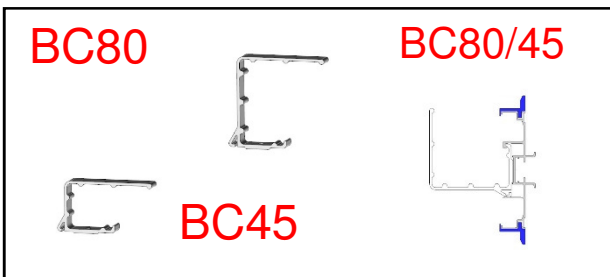

PLASTICS

Colour: **Blue** or **Grey**