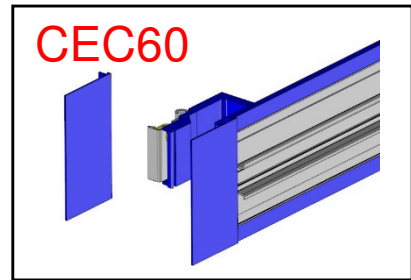

PLASTICS

Colour: **Blue** or **Grey**