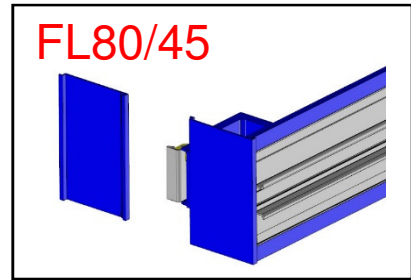

PLASTICS

Colour: **Blue** or **Grey**