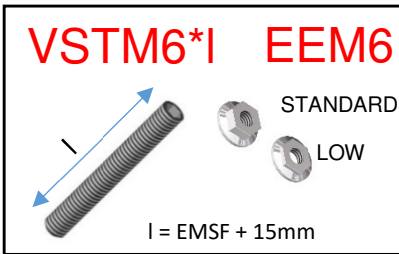

EM80

CP80

CL

PROFILES

References	
PPA	h
PPA	55
PPA	75
PPA	95
PPA	115
PPA	135
PPA	155

References	
PP	h
PP	55
PP	75
PP	95
PP	115
PP	135
PP	155
PP	175

EM45 ASSEMBLY

EM80 ASSEMBLY

PROFILES (continued)

ACCESSOIRES

PLASTICS

Colour: **Blue** or **Grey**

FASTENERS

ER.. **EA..** **To be used with PP & PPA**

ERM4 ERM5 ERM6 ERM8 EAM4 EAM5 EAM6 EAM8

EC.. **VMM8+EEM8** **To be used with pillars & PM50**

ECM4 ECM5 ECM6 ECM8

MONTING BASE

LIGHT MOUNTING BRACKET

PROFILES

References	
PPE	h
PPE 55	55
PPE 75	75
PPE 85	85
PPE 95	95
PPE 115	115
PPE 135	135
PPE 155	155

R20

CC24

PPE55P