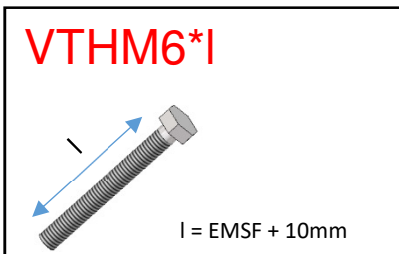

MONTING BASE

LIGHT MOUNTING BRACKET