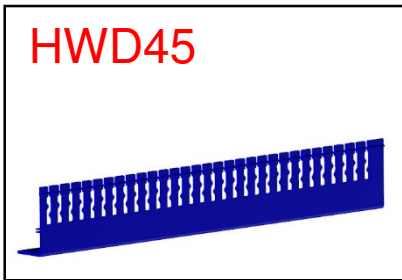

PROFILES (continued)

ACCESSOIRES

PLASTICS

Colour: **Blue** or **Grey**

FASTENERS

ER.. **EA..** **To be used with PP & PPA**

ERM4 ERM5 ERM6 ERM8 EAM4 EAM5 EAM6 EAM8

EC.. **VMM8+EEM8** **To be used with pillars & PM50**