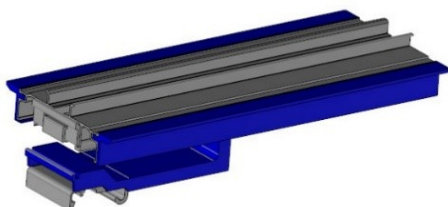

EM80

CP80

CL

PROFILES

References	
PPA	h
PPA	55
PPA	75
PPA	95
PPA	115
PPA	135
PPA	155

References	
PP	h
PP	55
PP	75
PP	95
PP	115
PP	135
PP	155
PP	175

EM45 ASSEMBLY

EM80 ASSEMBLY

PROFILES (continued)

ACCESSOIRES

PLASTICS

Colour: **Blue** or **Grey**

FASTENERS

ER.. **EA..** **To be used with PP & PPA**

ERM4 ERM5 ERM6 ERM8 EAM4 EAM5 EAM6 EAM8

EC.. **VMM8+EEM8** **To be used with pillars & PM50**