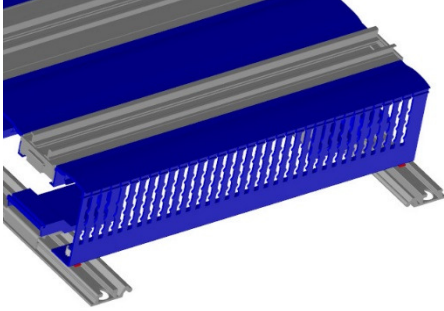

CEC60+CC24

ACCESSORIES

SD35

HWD MOUNTING WAYS

BOTTOM CLOSING

DIVIDER

HIGH WIRE DENSITY OR HEAVY GAUGE WIRE

EXAMPLE