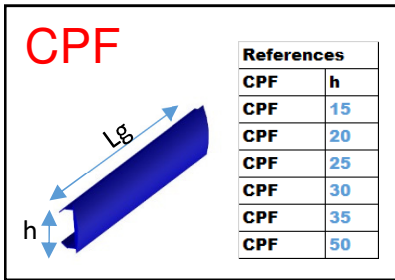

PROFILES (continued)

ACCESSOIRES

PLASTICS

Colour: **Blue** or **Grey**

FASTENERS

ER.. **EA..** **To be used with PP & PPA**

ERM4 ERM5 ERM6 ERM8 EAM4 EAM5 EAM6 EAM8

EC.. **VMM8+EEM8** **To be used with pillars & PM50**