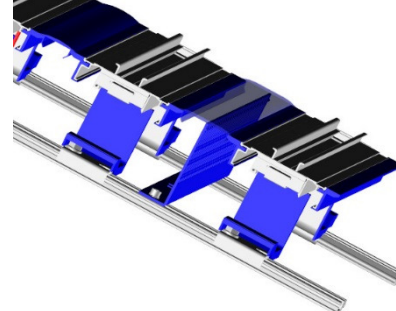

CEC60+CC24

ACCESSORIES

SD35

HWD MOUNTING WAYS

BOTTOM CLOSING

DIVIDER

HIGH WIRE DENSITY OR HEAVY GAUGE WIRE

EXAMPLE