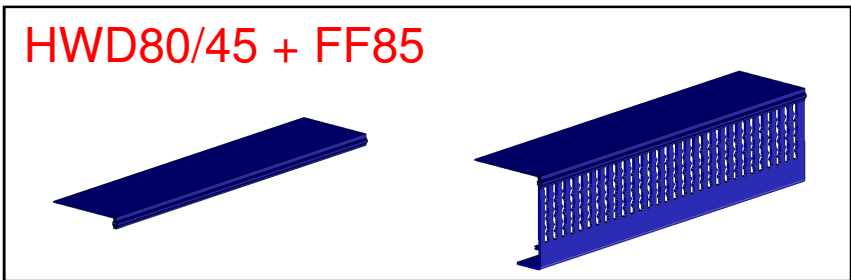

PROFILES (continued)

ACCESSOIRES

PLASTICS

Colour: **Blue** or **Grey**

FASTENERS

ER.. **EA..** **To be used with PP & PPA**

ERM4 ERM5 ERM6 ERM8 EAM4 EAM5 EAM6 EAM8

EC.. **VMM8+EEM8** **To be used with pillars & PM50**