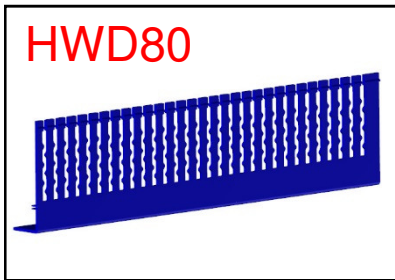

PROFILES (continued)

ACCESSOIRES

PLASTICS

Colour: **Blue** or **Grey**

FASTENERS

ER.. **EA..** **To be used with PP & PPA**

ERM4 ERM5 ERM6 ERM8 EAM4 EAM5 EAM6 EAM8

EC.. **VMM8+EEM8** **To be used with pillars & PM50**