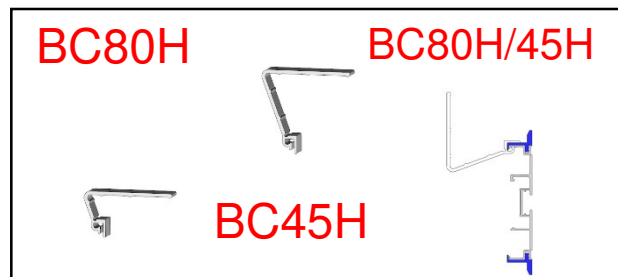

PROFILES (continued)

ACCESSOIRES

PLASTICS

Colour: **Blue** or **Grey**

FASTENERS

ER.. **EA..** **To be used with PP & PPA**

ERM4 ERM5 ERM6 ERM8 EAM4 EAM5 EAM6 EAM8

EC.. **VMM8+EEM8** **To be used with pillars & PM50**