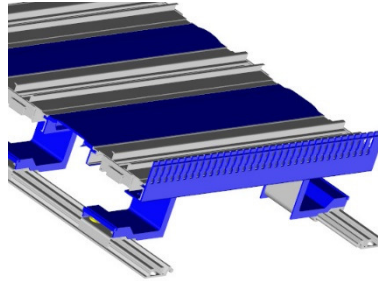

CEC60+CC24

ACCESSORIES

SD35

HWD MOUNTING WAYS

BOTTOM CLOSING

DIVIDER

HIGH WIRE DENSITY OR HEAVY GAUGE WIRE

EXAMPLE